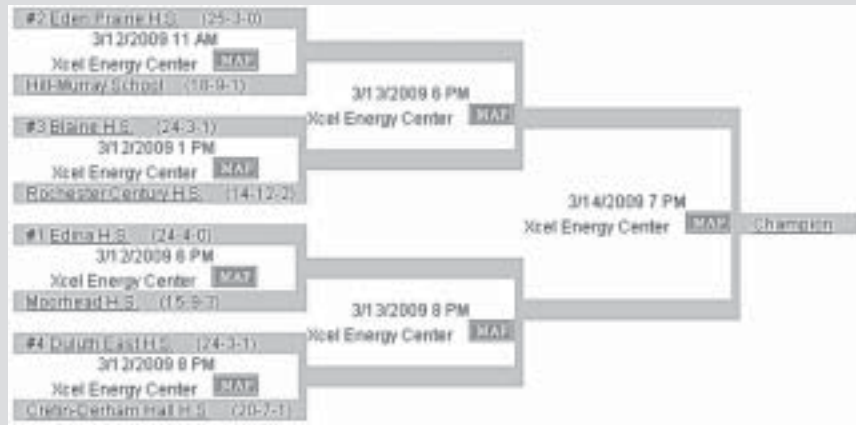

By Jerry Borough

Class AA

1. Rochester Century

Might not match up with the seeded teams but finished the year 10-2-2.

2. Edina

When this team runs on all cylinders, they are hard to beat. The first line of Gaarder, Lee and Everson is the best scoring machine in the state.

3. Cretin-Derham Hall

Another team that came on strong at the end of the season, winning twelve of their last thirteen games. This team has nothing to lose and will give any team a tough time.

4. Hill-Murray

Probably one of Bill Lechner's best coaching jobs ever. How could you not be proud of this team with the adversity (suspension of four elite players) it has endured this year? They might not repeat, but they are champions in many eyes.

5. Blaine

This team does not get rattled very often. Coach Dave Aus has the team playing its best hockey right now, which they will have to do to bring home the hardware.

6. Eden Prairie

Coach Lee Smith had to cut some seniors for gifted sophomores this season, which has proven to be the right choice. This team will try to beat their opponent to the puck all game long and is as solid as it gets.

7. Duluth East

A defense that is second to none in the state and probably has the most improved player, Mr. Hockey finalist Max Tardy. The team matches up well with all the tournament teams.

8. Moorhead

This is my darkhorse team. They had a problem scoring in the middle of the season but finished strongly. Coach Dave Morinville will have this team ready.

Class A

1. Rochester Lourdes

A very good team with a solid record.

2. Breck

A very young team with a 20-0-1 in its last twenty-one games. This team could win it all.

3. Hutchinson

Might be in the weakest section and will have to have solid goal-tending to get past the first round.

4. Mahtomedi

This is a very nice team led by Gopher-bound Sophomore defenseman Ben Marshall.

5. St. Cloud Cathedral

This has to be their best team top to bottom in many years. They're led by Junior defenseman and Gopher recruit Nate Schmidt. This team has all the tools to win it all.

6. Little Falls

The only undefeated team in the state. Will they stay that way? Some critics say their weak schedule will hurt them. This team is capable of bringing home the hardware.

7. Virginia

Returns to state after appearing for the first time in 2005 when Dallas Stars defenseman Nate Niskanen led his team. With support from their fans, don't underestimate this team, which plays four lines.

8. Warroad

Year in and year out, Warroad has been one of the elite teams in the state. This year is no exception. Too bad we don't get to see how they would fare in Class AA. (Hint. Hint.)

Photo by Barry Howell. Brackets courtesy of MSHSL.