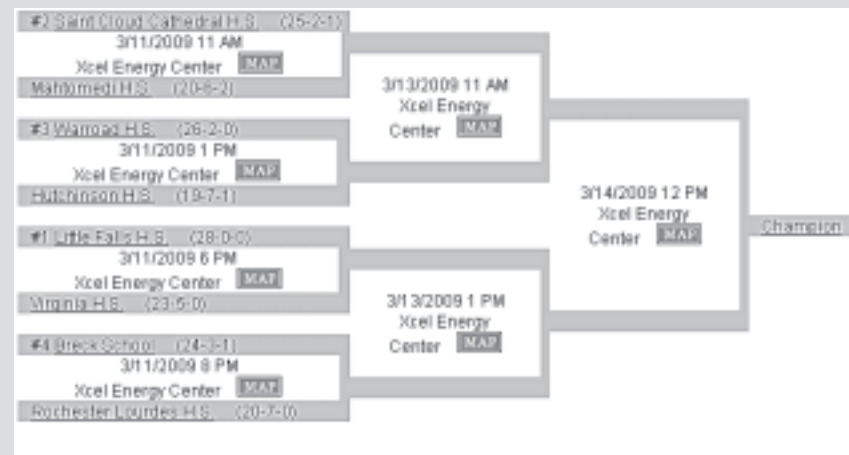

By Jerry Borough

Class AA

1. Rochester Century

Might not match up with the seeded teams but finished the year 10-2-2.

2. Edina

When this team runs on all cylinders, they are hard to beat. The first line of Gaarder, Lee and Everson is the best scoring machine in the state.

3. Cretin-Derham Hall

Another team that came on strong at the end of the season, winning twelve of their last thirteen games. This team has nothing to lose and will give any team a tough time.

4. Hill-Murray

Probably one of Bill Lechner's best coaching jobs ever. How could you not be proud of this team with the adversity (suspension of four elite players) it has endured this year? They might not repeat, but they are champions in many eyes.

5. Blaine

This team does not get rattled very often. Coach Dave Aus has the team playing its best hockey right now, which they will have to do to bring home the hardware.

6. Eden Prairie

Coach Lee Smith had to cut some seniors for gifted sophomores this season, which has proven to be the right choice. This team will try to beat their opponent to the puck all game long and is as solid as it gets.

7. Duluth East

A defense that is second to none in the state and probably has the most improved player, Mr. Hockey finalist Max Tardy. The team matches up well with all the tournament teams.

8. Moorhead

This is my darkhorse team. They had a problem scoring in the middle of the season but finished strongly. Coach Dave Morinville will have this team ready.

Class A

1. Rochester Lourdes

A very good team with a solid record.

2. Breck

A very young team with a 20-0-1 in its last twenty-one games. This team could win it all.

3. Hutchinson

Might be in the weakest section and will have to have solid goal-tending to get past the first round.

4. Mahtomedi

This is a very nice team led by Gopher-bound Sophomore defenseman Ben Marshall.

5. St. Cloud Cathedral

This has to be their best team top to bottom in many years. They're led by Junior defenseman and Gopher recruit Nate Schmidt. This team has all the tools to win it all.

6. Little Falls

The only undefeated team in the state. Will they stay that way? Some critics say their weak schedule will hurt them. This team is capable of bringing home the hardware.

7. Virginia

Returns to state after appearing for the first time in 2005 when Dallas Stars defenseman Nate Niskanen led his team. With support from their fans, don't underestimate this team, which plays four lines.

8. Warroad

Year in and year out, Warroad has been one of the elite teams in the state. This year is no exception. Too bad we don't get to see how they would fare in Class AA. (Hint. Hint.)

Photo by Barry Howell. Brackets courtesy of MSHSL.